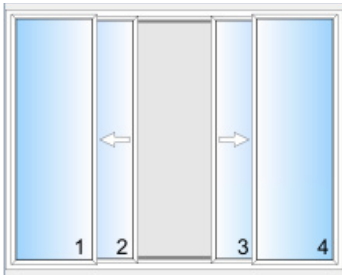

ENNION Hyperion ALUMINUM THERMAL BREAK DOORS

DOORS-WINDOWS

ROUGH OPENING GUIDE

WIDTH

HEIGHT

PATIO DOOR
viewed from the exterior

CALLOUT

CALLOUT

OXO
viewed from the exterior

CALLOUT

CALLOUT

**MULTI-SLIDE
3 PANEL**
viewed from the exterior

CALLOUT

CALLOUT

**MULTI-SLIDE
4 PANEL**
viewed from the exterior

CALLOUT

CALLOUT

Note that the actual net frame sizes of the doors are 1/2" smaller than the rough openings shown above.