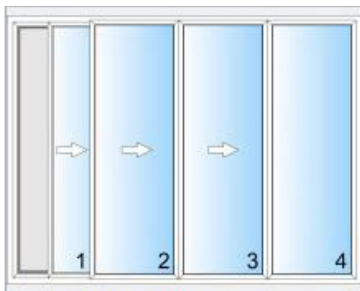

CALLOUT

Note that the actual net frame sizes of the doors are 1/2" smaller than the rough openings shown above.

ROUGH OPENING GUIDE

WIDTH

HEIGHT

PATIO DOOR
viewed from the exterior

CALLOUT

CALLOUT

OXO
viewed from the exterior

CALLOUT MINUS
2 1/4"

CALLOUT

**MULTI-SLIDE
3 PANEL**
viewed from the exterior

CALLOUT MINUS
2 1/4"

CALLOUT

**MULTI-SLIDE
4 PANEL**
viewed from the exterior

CALLOUT MINUS
5 1/4"

CALLOUT

Note that the actual net frame sizes of the doors are 1/2" smaller than the rough openings shown above.

ROUGH OPENING GUIDE

WIDTH

HEIGHT

FIXED

HORIZONTAL SLIDER

CALLOUT