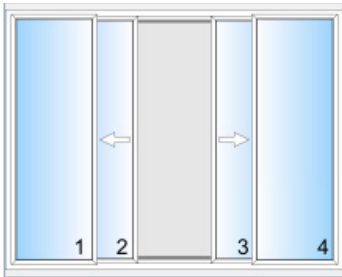

SINGLE HUNG

CALLOUT

CALLOUT

MULLED WINDOWS

CALLOUT

CALLOUT

GEOMETRIC WINDOWS

CALLOUT

CALLOUT

Note that the actual net frame sizes of the doors are 1/2" smaller than the rough openings shown above.

ROUGH OPENING GUIDE

WIDTH

HEIGHT

PATIO DOOR
viewed from the exterior

CALLOUT

CALLOUT

OXO
viewed from the exterior

CALLOUT MINUS
2 1/4"

CALLOUT

**MULTI-SLIDE
3 PANEL**
viewed from the exterior

CALLOUT MINUS
2 1/4"

CALLOUT

**MULTI-SLIDE
4 PANEL**
viewed from the exterior

CALLOUT MINUS
5 1/4"